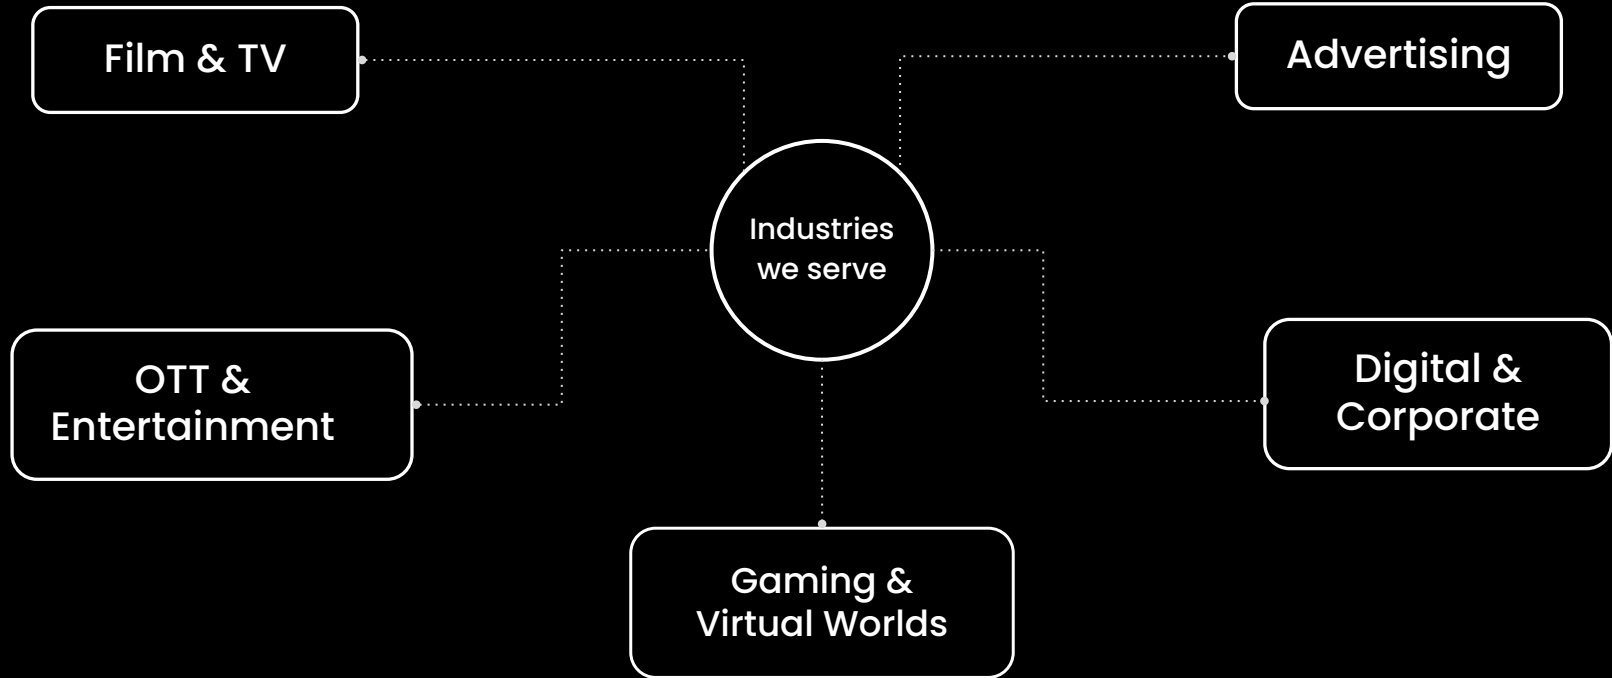

Industries We Serve