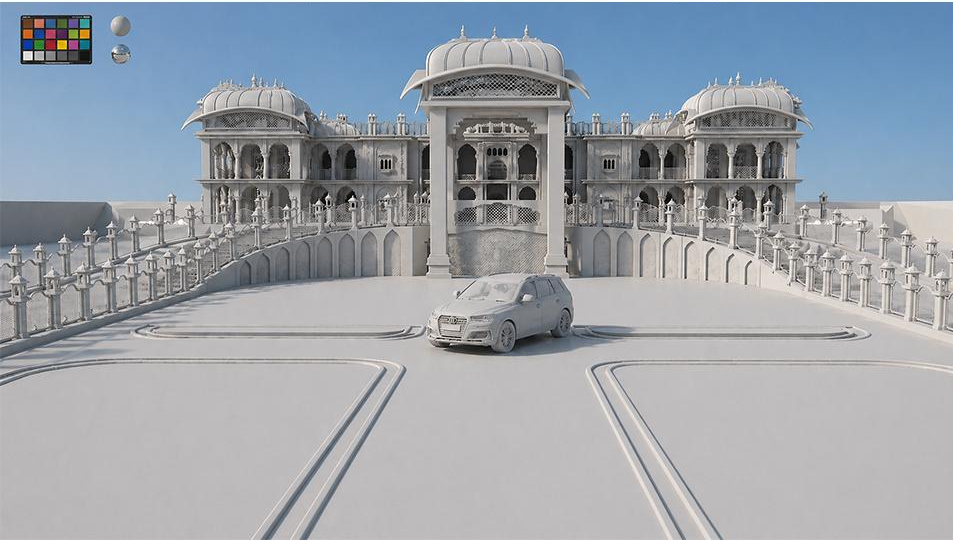

## JOURNEYS WITH AUDI X VOGUE

ENVIRONMENT/CG/VFX/3D MODELLING

A JOURNEYS WITH AUDI X VOGUE COMMERCIAL, FOR WHICH WE PROVIDED FULLSCALE CG ENVIRONMENTS THROUGHOUT THE ENTIRE PRODUCTION.